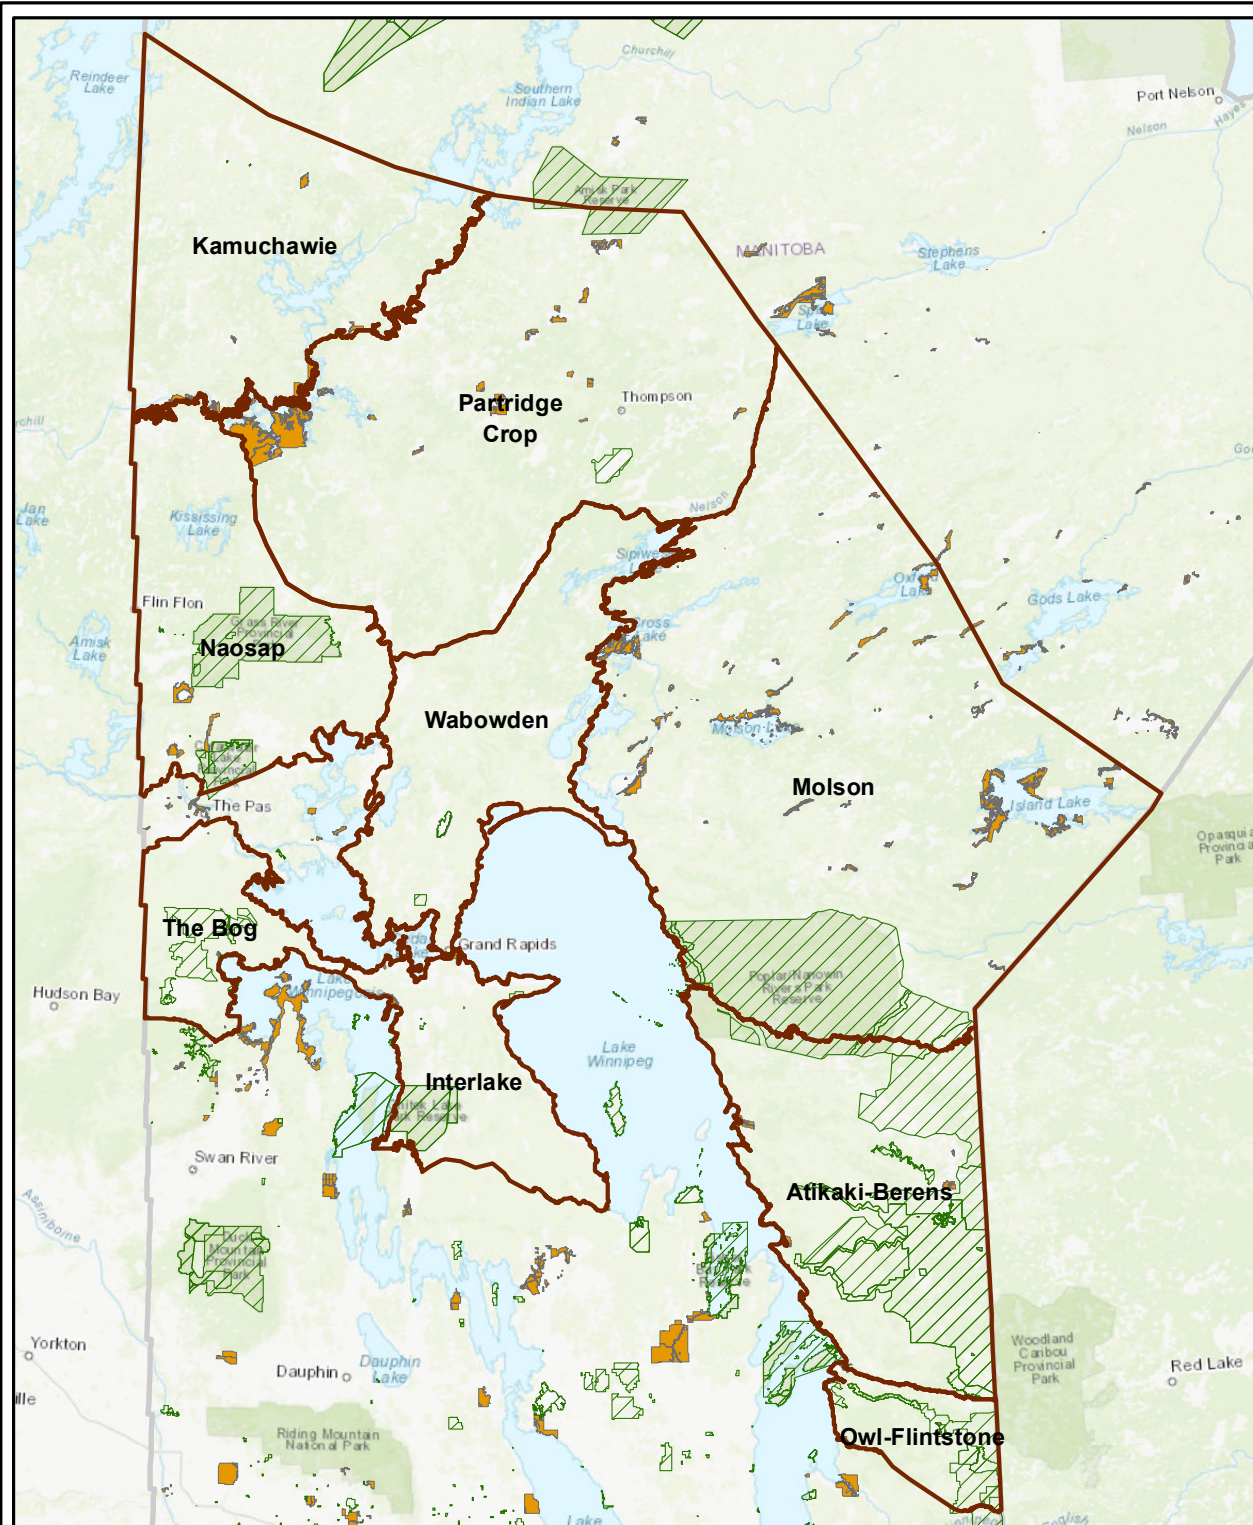

MANITOBA BOREAL CARIBOU MANAGEMENT UNITS

Scale: 1:4,000,000

-  Boreal Caribou MUs
-  National Park of Canada
-  Provincial Parks or Protected Areas
-  Indigenous Lands - Manitoba

© 2020 Government of Manitoba

Coordinate System: NAD83 UTM Zone 14N
Prepared By: Wildlife and Fisheries Branch
Date: February 2, 2020

Manitoba Agriculture and Resource Development

Service Layer Credits: Sources: Esri, HERE, Garmin, Intermap, increment P Corp., GEBCO, USGS, FAO, NPS, NRCAN, GeoBase, IGN, Kadaster NL, Ordnance Survey, Esri Japan, METI, Esri China (Hong Kong), (c) OpenStreetMap